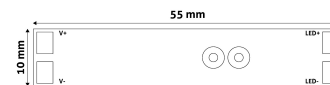

Date of issue: 2024-05-20

Page: 2/3

**PRODUCT SIZE**

Magasság: 10mm  
 Szélesség: 10mm  
 Hosszúság: 55mm

**PRODUCT PICTURE**

**CARDBOARD BOX**

EAN: 5999562281031  
 Packaging: 1/b 100/x  
 Dimensions: 88mm x 130mm x 10mm  
 Net weight: 5g  
 Gross weight: 5g

**PRODUCT OUTLINE**

**CARTON**

EAN: 5999562281048  
 Packaging: 1/b 100/x  
 Dimensions:  
 Net weight: 0.005kg  
 Gross weight: 0.005kg

**PALLET EXAMPLE**

Height:  
 Width: 120cm (std Euro pallet)  
 Mepth: 80cm (std Euro pallet)  
 Cartons per pallet: 1carton/pallet  
 Cartons per row:  
 Net weight: 0.005kg  
 Gross weight: 0.005kg