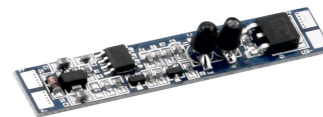

PRODUCT PICTURE