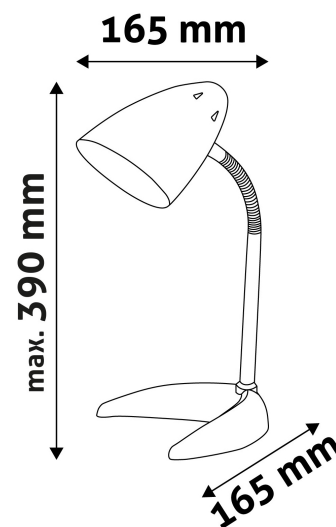

PRODUCT OUTLINE