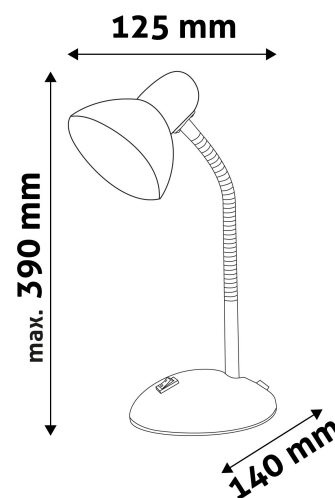

Date of issue: 2024-05-14

Page: 2/3

**PRODUCT SIZE**

Width: 140mm  
 Height: 390mm  
 Depth:

**CARDBOARD BOX**

EAN: 5999097915548  
 Packaging: 1/b 12/c 192/p  
 Dimensions: 150mm x 235mm x 150mm  
 Net weight: 765g  
 Gross weight: 875g

**CARTON**

EAN: 5999097915555  
 Packaging: 1/b 12/c 192/p  
 Dimensions: 470mm x 320mm x 490mm  
 Net weight: 9.18kg  
 Gross weight: 10.5kg

**PALLET EXAMPLE**

Height:  
 Width: 120cm (std Euro pallet)  
 Depth: 80cm (std Euro pallet)  
 Cartons per pallet: 16carton/pallet  
 Cartons per row:  
 Net weight: 146.88kg  
 Gross weight: 168kg

**PRODUCT PICTURE**

**PRODUCT OUTLINE**