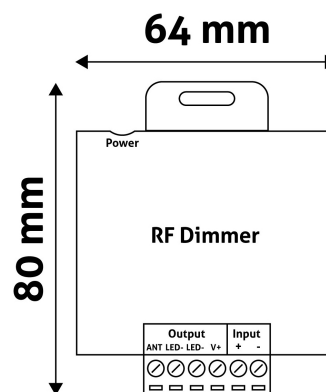

PRODUCT OUTLINE