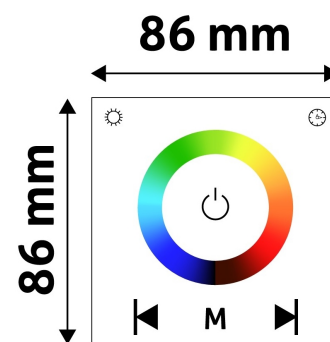

PRODUCT OUTLINE