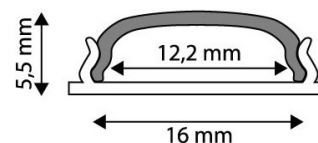

Page: 2/3

PRODUCT SIZE

Width: 16mm
 Height: 5.5mm
 Depth: 1 000mm

PRODUCT PICTURE

CARDBOARD BOX

EAN: 5999097910864
 Packaging: 1/b
 Dimensions: 16mm x 1 020mm x 5.5mm
 Net weight: 86g
 Gross weight: 97g

PRODUCT OUTLINE

CARTON

EAN: 5999097910871
 Packaging: 1/b
 Dimensions: 1 070mm x 190mm x 170mm
 Net weight: 0.086kg
 Gross weight: 0.097kg

PALLET EXAMPLE

Height:
 Width: 120cm (std Euro pallet)
 Mepth: 80cm (std Euro pallet)
 Cartons per pallet: 1carton/pallet
 Cartons per row:
 Net weight: 0.086kg
 Gross weight: 0.097kg