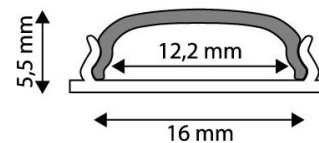

Date of issue: 2024-05-21

Page: 2/3

PRODUCT SIZE

Width: 16mm
 Height: 5.5mm
 Depth: 2 000mm

PRODUCT PICTURE

CARDBOARD BOX

EAN: 5999097910840
 Packaging: (2/bl)
 Dimensions: 16mm x 2 020mm x 5.5mm
 Net weight: 184g
 Gross weight: 210g

PRODUCT OUTLINE

CARTON

EAN: 5999097910857
 Packaging: (2/bl)
 Dimensions: 2 070mm x 200mm x 160mm
 Net weight: 0.184kg
 Gross weight: 0.21kg

PALLET EXAMPLE

Height:
 Width: 120cm (std Euro pallet)
 Mepth: 80cm (std Euro pallet)
 Cartons per pallet: 1carton/pallet
 Cartons per row:
 Net weight: 0.184kg
 Gross weight: 0.21kg