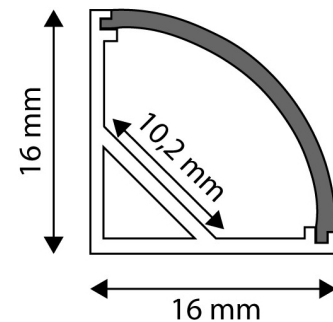

Date of issue: 2024-05-20

Page: 2/3

**PRODUCT SIZE**

Width: 21.9mm  
 Height: 5mm  
 Depth: 1 000mm

**PRODUCT PICTURE**

**CARDBOARD BOX**

EAN: 5999562289822  
 Packaging: 1/b  
 Dimensions: 20mm x 1 020mm x 5mm  
 Net weight: 86g  
 Gross weight: 97g

**PRODUCT OUTLINE**

**CARTON**

EAN: 5999562289839  
 Packaging: 1/b  
 Dimensions: 1 070mm x 200mm x 160mm  
 Net weight: 0.086kg  
 Gross weight: 0.097kg

**PALLET EXAMPLE**

Height:  
 Width: 120cm (std Euro pallet)  
 Mepth: 80cm (std Euro pallet)  
 Cartons per pallet: 1carton/pallet  
 Cartons per row:  
 Net weight: 0.086kg  
 Gross weight: 0.097kg