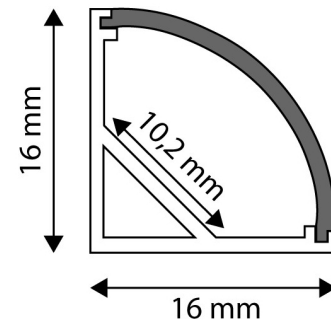

Avide Alu Profile Corner Cover Milky 2m

Product code: AAP-C-COV-M-2M
Brand link: avidelighting.com/qr/AAP-C-COV-M-2M
ID: AB-190518
Company name: Bramcke Hungary Kft.
Company address: Kishatár utca 17., 4031 Debrecen

Date of issue: 2024-05-21

Page: 2/3

PRODUCT SIZE

Width: 21.9mm
Height: 5mm
Depth: 2 000mm

PRODUCT PICTURE

CARDBOARD BOX

EAN: 5999097910987
Packaging: (2/bl)
Dimensions: 20mm x 2 020mm x 5mm
Net weight: 184g
Gross weight: 210g

PRODUCT OUTLINE

CARTON

EAN: 5999097910994
Packaging: (2/bl)
Dimensions: 2 070mm x 200mm x 160mm
Net weight: 0.184kg
Gross weight: 0.21kg

PALLET EXAMPLE

Height:
Width: 120cm (std Euro pallet)
Mepth: 80cm (std Euro pallet)
Cartons per pallet: 1carton/pallet
Cartons per row:
Net weight: 0.184kg
Gross weight: 0.21kg