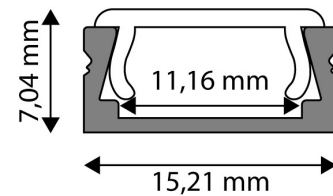

Date of issue: 2024-10-03

Page: 2/3

PRODUCT SIZE

Width: 15.21mm
 Height: 7.04mm
 Depth: 1 000mm

PRODUCT PICTURE

CARDBOARD BOX

EAN: 5999562289686
 Packaging: 1/b
 Dimensions: 15.21mm x 1 020mm x 7mm
 Net weight: 86g
 Gross weight: 97g

PRODUCT OUTLINE

CARTON

EAN: 5999562289693
 Packaging: 1/b
 Dimensions: 1 070mm x 190mm x 170mm
 Net weight: 0.086kg
 Gross weight: 0.097kg

PALLET EXAMPLE

Height:
 Width: 120cm (std Euro pallet)
 Mepth: 80cm (std Euro pallet)
 Cartons per pallet: 1carton/pallet
 Cartons per row:
 Net weight: 0.086kg
 Gross weight: 0.097kg