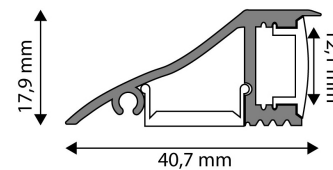

Page: 1/3

SPECIFICATIONS

EAN code: 5999097910482
Working temperature:
Packaging: (2/bl)
Certifications: CE

BOX PICTURE

TECHNICAL DETAILS

Voltage:
IP standard:

Avide Alu Profile Wall 2m

Product code: AAP-W-2M
Brand link: avidelighting.com/qr/AAP-W-2M
ID: AB-190518
Company name: Bramcke Hungary Kft.
Company address: Kishatár utca 17., 4031 Debrecen

QR code:

Date of issue: 2024-05-21

Page: 2/3

PRODUCT SIZE

Width: 17.9mm
Height: 40.7mm
Depth: 2 000mm

PRODUCT PICTURE

CARDBOARD BOX

EAN: 5999097910482
Packaging: (2/bl)
Dimensions: 41mm x 2 020mm x 18mm
Net weight: 184g
Gross weight: 210g

PRODUCT OUTLINE

CARTON

EAN: 5999097910499
Packaging: (2/bl)
Dimensions: 2 070mm x 175mm x 185mm
Net weight: 0.184kg
Gross weight: 0.21kg

PALLET EXAMPLE

Height:
Width: 120cm (std Euro pallet)
Mepth: 80cm (std Euro pallet)
Cartons per pallet: 1carton/pallet
Cartons per row:
Net weight: 0.184kg
Gross weight: 0.21kg