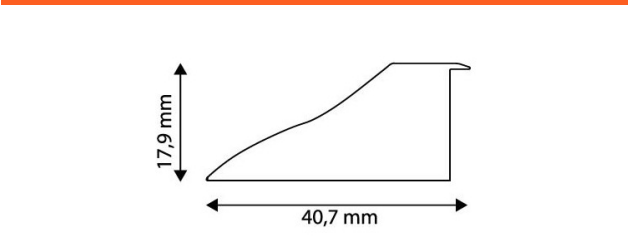

Date of issue: 2025-03-14

Page: 2/3

PRODUCT SIZE

Width: 17.9mm
 Height: 40.7mm
 Depth:

PRODUCT PICTURE

CARDBOARD BOX

EAN: 5999097910727
 Packaging: 1/b
 Dimensions: 41mm x x 18mm
 Net weight: 3g
 Gross weight: 3.2g

PRODUCT OUTLINE

CARTON

EAN: 5999097910734
 Packaging: 1/b
 Dimensions:
 Net weight: 0.003kg
 Gross weight: 0.0032kg

PALLET EXAMPLE

Height:
 Width: 120cm (std Euro pallet)
 Mepth: 80cm (std Euro pallet)
 Cartons per pallet: 1carton/pallet
 Cartons per row:
 Net weight: 0.003kg
 Gross weight: 0.0032kg