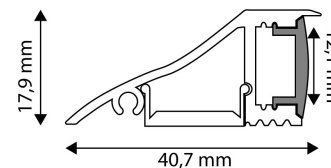

Page: 2/3

PRODUCT SIZE

Width: 17.9mm
 Height: 40.7mm
 Depth: 2 000mm

PRODUCT PICTURE

CARDBOARD BOX

EAN: 5999097910628
 Packaging: (2/bl)
 Dimensions: 41mm x 2 020mm x 18mm
 Net weight: 184g
 Gross weight: 210g

PRODUCT OUTLINE

CARTON

EAN: 5999097910635
 Packaging: (2/bl)
 Dimensions: 2 070mm x 175mm x 185mm
 Net weight: 0.184kg
 Gross weight: 0.21kg

PALLET EXAMPLE

Height:
 Width: 120cm (std Euro pallet)
 Mepth: 80cm (std Euro pallet)
 Cartons per pallet: 1carton/pallet
 Cartons per row:
 Net weight: 0.184kg
 Gross weight: 0.21kg