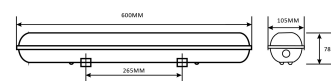

PRODUCT OUTLINE