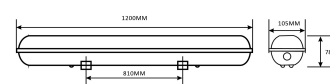

PRODUCT OUTLINE