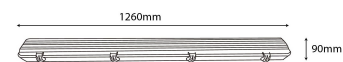

PRODUCT OUTLINE