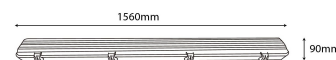

PRODUCT OUTLINE