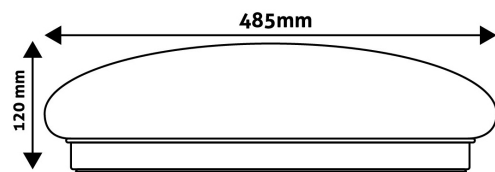

PRODUCT OUTLINE