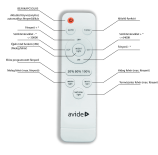

With the help of the remote, we can use continuous brightness adjustment or we may even choose from pre-set brightness percentages. The color temperature may also be set continuously (without fixed steps) from warm white (3000 K) to cool white (6400 K). Besides all this, we may also use the remote for switching on and off as well as to set the timer for switching the lamp off.

Timer function: By pressing the timer button once, we can start the timer function, as indicated by a single flash of the lamp. It may be turned off by pressing it again. This is indicated by two consecutive flashes. The timing duration is 30 minutes.

The product also features a night mode function, which may be activated using the remote. This function provides a warm white color temperature and a 4W output.

The light fixture includes cool white and warm white LED chips, generating the neutral white color temperature by the simultaneous use of these two. Based on the same principle, in the case of warm white and cool white color