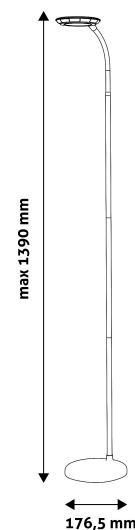

PRODUCT OUTLINE