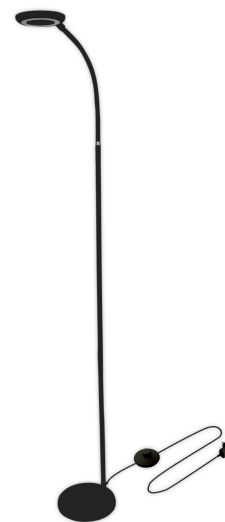

Avide LED Floor Lamp Angel 12W NW Black

Product code: ABLFL-12W-ANGEL-B
Brand link: avidelighting.com/qr/ABLFL-12W-ANGEL-B
ID: AB-190518
Company name: Bramcke Hungary Kft.
Company address: Kishatár utca 17., 4031 Debrecen

Date of issue: 2024-05-15

Page: 2/3

PRODUCT SIZE

Width: 176.5mm
Height: 1 390mm
Depth: 176.5mm

CARDBOARD BOX

EAN: 5999097919447
Packaging: 1/b 5/c 140/p
Dimensions: 80mm x 415mm x 220mm
Net weight: 1 444g
Gross weight: 1 700g

CARTON

EAN: 5999097919454
Packaging: 1/b 5/c 140/p
Dimensions: 437mm x 415mm x 230mm
Net weight: 7.22kg
Gross weight: 8.5kg

PALLET EXAMPLE

Height:
Width: 120cm (std Euro pallet)
Depth: 80cm (std Euro pallet)
Cartons per pallet: 28carton/pallet
Cartons per row:
Net weight: 202.16kg
Gross weight: 238kg

PRODUCT PICTURE