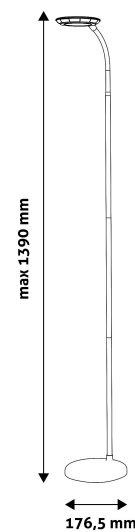

PRODUCT OUTLINE