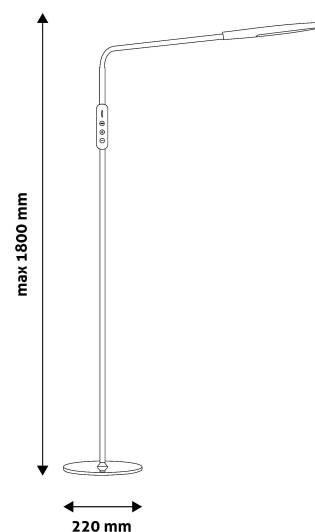

PRODUCT OUTLINE