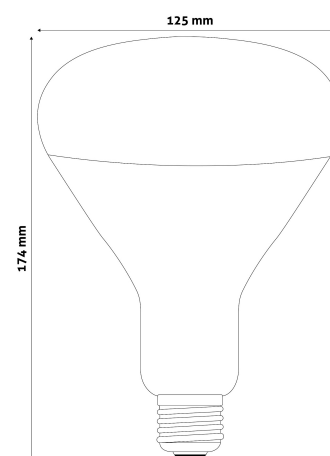

PRODUCT OUTLINE