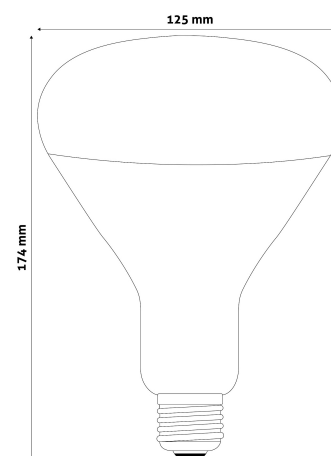

PRODUCT OUTLINE