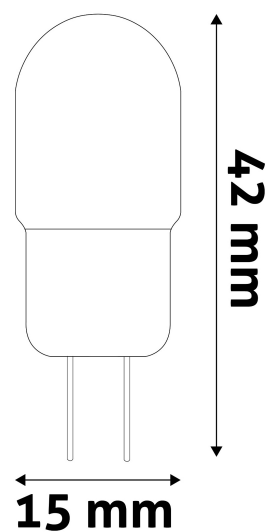

**TECHNICAL DETAILS**

**Wattage:** 2.5W  
**Voltage:** 12V  
**Beam angle:** 160°  
**Dimmability:** No  
**Lumen output:** 200lm  
**Color temperature:** 3 000K  
**Lifetime:** 25 000h  
**Energy class:** F  
**CRI:** 80  
**IP standard:** IP20

Date of issue: 2025-03-14

Page: 2/3

**PRODUCT SIZE**

Diameter: 15mm  
 Height: 42mm

**CARDBOARD BOX**

EAN: 5999097909820  
 Packaging: 1/b 100/x 500/c  
 Dimensions: 21mm x 20mm x 80mm  
 Net weight: 4.5g  
 Gross weight: 8g

**CARTON**

EAN: 5999097909837  
 Packaging: 1/b 100/x 500/c  
 Dimensions: 590mm x 240mm x 150mm  
 Net weight: 2.25kg  
 Gross weight: 4kg

**PALLET EXAMPLE**

Height:  
 Width: 120cm (std Euro pallet)  
 Depth: 80cm (std Euro pallet)  
 Cartons per pallet: 0carton/pallet  
 Cartons per row:  
 Net weight: 0.0045kg  
 Gross weight: 0.008kg

**PRODUCT PICTURE**

**PRODUCT OUTLINE**