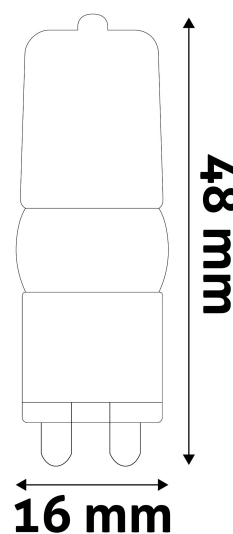

### TECHNICAL DETAILS

Wattage:	2.5W
Voltage:	220-240V
Beam angle:	160°
Dimmability:	No
Lumen output:	190lm
Color temperature:	4 000K
Lifetime:	25 000h
Energy class:	G
CRI:	80
IP standard:	IP20

**Date of issue:** 2024-05-21  
**Page:** 2/3

**PRODUCT SIZE**

Diameter: 16mm  
 Height: 48mm

**CARDBOARD BOX**

EAN: 5999562280300  
 Packaging: 1/b 100/x 500/c 36000/p  
 Dimensions: 21mm x 20mm x 80mm  
 Net weight: 12g  
 Gross weight: 17g

**CARTON**

EAN: 5999562280317  
 Packaging: 1/b 100/x 500/c 36000/p  
 Dimensions: 585mm x 240mm x 150mm  
 Net weight: 6kg  
 Gross weight: 8.5kg

**PALLET EXAMPLE**

Height:  
 Width: 120cm (std Euro pallet)  
 Depth: 80cm (std Euro pallet)  
 Cartons per pallet: 72carton/pallet  
 Cartons per row:  
 Net weight: 432kg  
 Gross weight: 612kg

**PRODUCT PICTURE**

**PRODUCT OUTLINE**