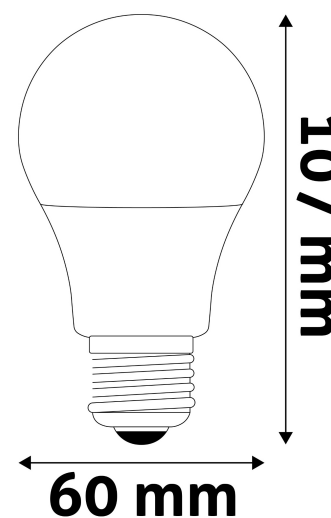

Wattage: 8W
Voltage: 220-240V
Beam angle: 180°
Dimmability: No
Lumen output: 806lm
Color temperature: 2 700K
Lifetime: 15 000h
Energy class: F
CRI: 80
IP standard: IP20

BOX PICTURE

Avide LED Globe A60 8W E27 EW 2700K

Page: 2/3

PRODUCT SIZE

Diameter:	60mm
Height:	107mm

CARDBOARD BOX

EAN:	5999097917108
Packaging:	1/b 100/c 3500/p
Dimensions:	58mm x 132mm x 58mm
Net weight:	29g
Gross weight:	42g

CARTON

EAN:	5999097917115
Packaging:	1/b 100/c 3500/p
Dimensions:	620mm x 225mm x 320mm
Net weight:	2.9kg
Gross weight:	4.2kg

PALLET EXAMPLE

Height:	
Width:	120cm (std Euro pallet)
Depth:	80cm (std Euro pallet)
Cartons per pallet:	35carton/pallet
Cartons per row:	
Net weight:	101.5kg
Gross weight:	147kg

PRODUCT PICTURE

PRODUCT OUTLINE