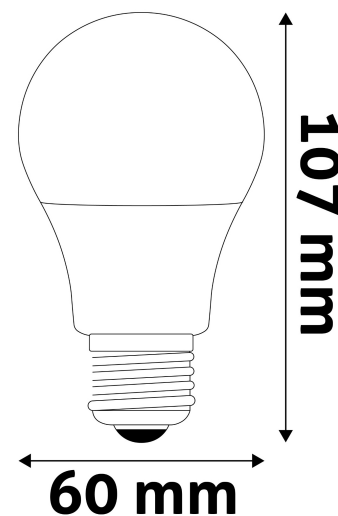

Wattage: 8W
Voltage: 220-240V
Beam angle: 180°
Dimmability: No
Lumen output: 806lm
Color temperature: 4 000K
Lifetime: 15 000h
Energy class: F
CRI: 80
IP standard: IP20

BOX PICTURE

Avide LED Globe A60 8W E27 NW 4000K

Page: 2/3

PRODUCT SIZE

Diameter:	60mm
Height:	107mm

CARDBOARD BOX

EAN:	5999562284940
Packaging:	1/b 100/c 3500/p
Dimensions:	61mm x 136mm x 61mm
Net weight:	29g
Gross weight:	42g

CARTON

EAN:	5999562284957
Packaging:	1/b 100/c 3500/p
Dimensions:	630mm x 240mm x 320mm
Net weight:	2.9kg
Gross weight:	4.2kg

PALLET EXAMPLE

Height:	
Width:	120cm (std Euro pallet)
Depth:	80cm (std Euro pallet)
Cartons per pallet:	35carton/pallet
Cartons per row:	5pcs
Net weight:	101.5kg
Gross weight:	147kg

PRODUCT PICTURE

PRODUCT OUTLINE