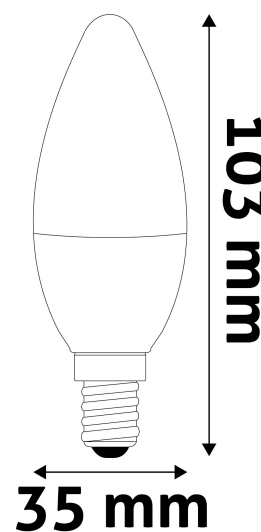

PRODUCT OUTLINE