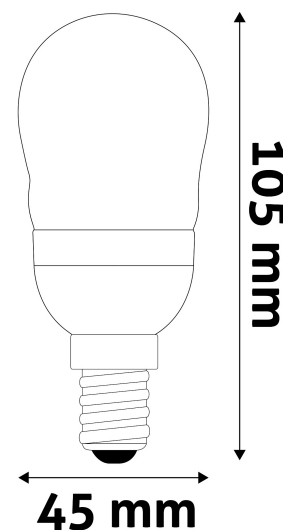

Wattage: 6W
Voltage: 220-240V
Beam angle: 160°
Dimmability: No
Lumen output: 530lm
Color temperature: 2 700K
Lifetime: 25 000h
Energy class: F
CRI: 80
IP standard: IP20

BOX PICTURE

Avide LED Globe Mini B45 6W E14 EW 2700K

Page: 2/3

PRODUCT SIZE

Diameter:	45mm
Height:	105mm

CARDBOARD BOX

EAN:	5999097919065
Packaging:	1/b 100/c 4800/p
Dimensions:	46mm x 46mm x 112mm
Net weight:	20g
Gross weight:	28g

CARTON

EAN:	5999097919072
Packaging:	1/b 100/c 4800/p
Dimensions:	495mm x 245mm x 245mm
Net weight:	2kg
Gross weight:	2.8kg

PALLET EXAMPLE

Height:	
Width:	120cm (std Euro pallet)
Depth:	80cm (std Euro pallet)
Cartons per pallet:	48carton/pallet
Cartons per row:	
Net weight:	96kg
Gross weight:	134.4kg

PRODUCT PICTURE

PRODUCT OUTLINE