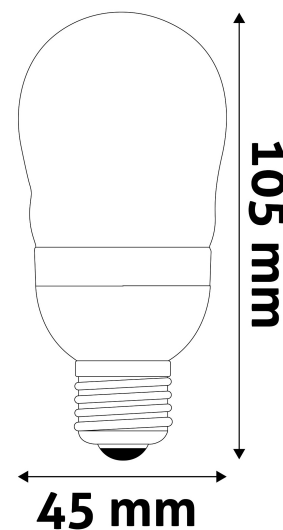

Wattage: 6W
Voltage: 220-240V
Beam angle: 160°
Dimmability: No
Lumen output: 570lm
Color temperature: 6 400K
Lifetime: 25 000h
Energy class: F
CRI: 80
IP standard: IP20

BOX PICTURE

Avide LED Globe Mini B45 6W E27 CW 6400K

Page: 2/3

PRODUCT SIZE

Diameter: 45mm
Height: 105mm

CARDBOARD BOX

EAN: 5999562289068
Packaging: 1/b 100/c 4800/p
Dimensions: 46mm x 46mm x 140mm
Net weight: 20g
Gross weight: 28g

CARTON

EAN: 5999562289075
Packaging: 1/b 100/c 4800/p
Dimensions: 495mm x 245mm x 245mm
Net weight: 2kg
Gross weight: 2.8kg

PALLET EXAMPLE

Height:
Width: 120cm (std Euro pallet)
Mepth: 80cm (std Euro pallet)
Cartons per pallet: 48carton/pallet
Cartons per row:
Net weight: 96kg
Gross weight: 134.4kg

PRODUCT PICTURE

PRODUCT OUTLINE