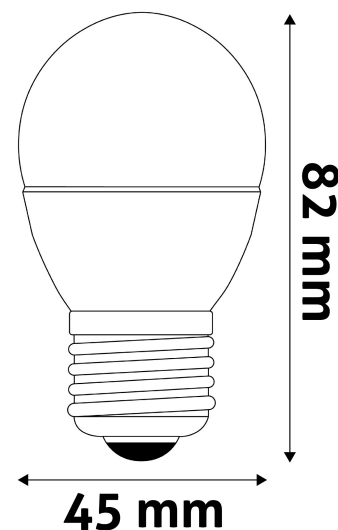

Wattage: 6W
Voltage: 220-240V
Beam angle: 160°
Dimmability: No
Lumen output: 530lm
Color temperature: 2 700K
Lifetime: 25 000h
Energy class: F
CRI: 80
IP standard: IP20

BOX PICTURE

Avide LED Globe Mini G45 6W E27 EW 2700K

Page: 2/3

PRODUCT SIZE

Diameter:	45mm
Height:	82mm

CARDBOARD BOX

EAN:	5999562286647
Packaging:	1/b 100/c 4800/p
Dimensions:	46mm x 46mm x 109mm
Net weight:	20g
Gross weight:	28g

CARTON

EAN:	5999562286654
Packaging:	1/b 100/c 4800/p
Dimensions:	490mm x 255mm x 195mm
Net weight:	2kg
Gross weight:	2.8kg

PALLET EXAMPLE

Height:	
Width:	120cm (std Euro pallet)
Depth:	80cm (std Euro pallet)
Cartons per pallet:	48carton/pallet
Cartons per row:	6pcs
Net weight:	96kg
Gross weight:	134.4kg

PRODUCT PICTURE

PRODUCT OUTLINE