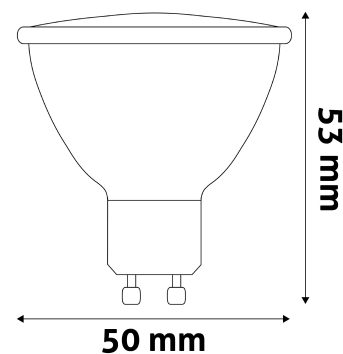

PRODUCT OUTLINE