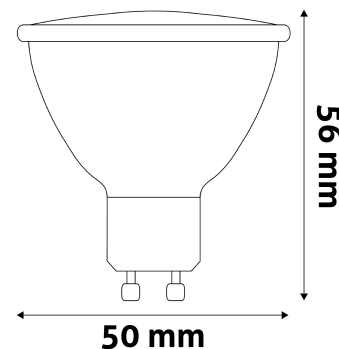

PRODUCT OUTLINE