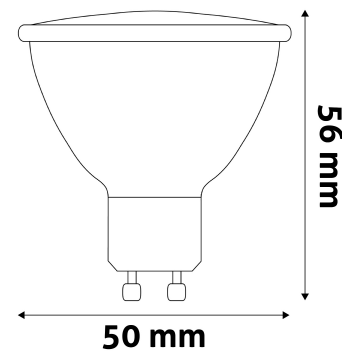

Wattage: 7W
Voltage: 220-240V
Beam angle: 36°
Dimmability: No
Lumen output: 610lm
Color temperature: 3 000K
Lifetime: 25 000h
Energy class: G
CRI: 80
IP standard: IP20

BOX PICTURE

Avide LED Spot Alu+Plastic 7W GU10 36° WW 3000K

Page: 2/3

PRODUCT SIZE

Diameter: 50mm
Height: 56mm

CARDBOARD BOX

EAN: 5999562288764
Packaging: 1/b 100/c 4800/p
Dimensions: 51mm x 94mm x 51mm
Net weight: 24g
Gross weight: 32g

CARTON

EAN: 5999562288733
Packaging: 1/b 100/c 4800/p
Dimensions: 280mm x 280mm x 272mm
Net weight: 2.4kg
Gross weight: 3.2kg

PALLET EXAMPLE

Height:
Width: 120cm (std Euro pallet)
Mepth: 80cm (std Euro pallet)
Cartons per pallet: 48carton/pallet
Cartons per row:
Net weight: 115.2kg
Gross weight: 153.6kg

PRODUCT PICTURE

PRODUCT OUTLINE