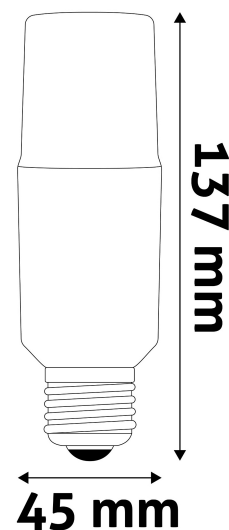

PRODUCT OUTLINE