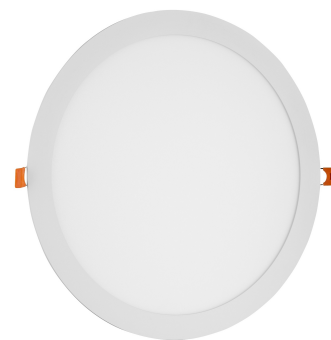

Avide LED Ceiling Lamp Recessed Panel Round ALU 24W CW 6400K

Product code: ACRPCW-R-24W-ALU
Brand link: avidelighting.com/qr/ACRPCW-R-24W-ALU
ID: AB-190518
Company name: Bramcke Hungary Kft.
Company address: Kishatár utca 17., 4031 Debrecen

QR code:
Date of issue: 2024-05-21
Page: 2/3

PRODUCT SIZE

Diameter: 296mm
Height:
Cut out size: 280mm

CARDBOARD BOX

EAN: 5999097913087
Packaging: 1/b 20/c 240/p
Dimensions: 305mm x 39mm x 320mm
Net weight: 675g
Gross weight: 795g

CARTON

EAN: 5999097913094
Packaging: 1/b 20/c 240/p
Dimensions: 630mm x 420mm x 345mm
Net weight: 13.5kg
Gross weight: 15.9kg

PALLET EXAMPLE

Height:
Width: 120cm (std Euro pallet)
Mepth: 80cm (std Euro pallet)
Cartons per pallet: 12carton/pallet
Cartons per row:
Net weight: 162kg
Gross weight: 190.8kg

PRODUCT PICTURE