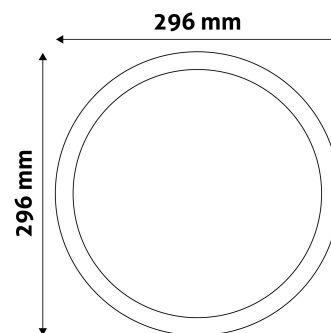

PRODUCT SIZE

Diameter: 296mm
Height:
Cut out size: 280mm

CARDBOARD BOX

EAN: 5999097913087
Packaging: 1/b 20/c 240/p
Dimensions: 305mm x 39mm x 320mm
Net weight: 675g
Gross weight: 795g

CARTON

EAN: 5999097913094
Packaging: 1/b 20/c 240/p
Dimensions: 630mm x 420mm x 345mm
Net weight: 13.5kg
Gross weight: 15.9kg

PALLET EXAMPLE

Height:
Width: 120cm (std Euro pallet)
Mepth: 80cm (std Euro pallet)
Cartons per pallet: 12carton/pallet
Cartons per row:
Net weight: 162kg
Gross weight: 190.8kg

PRODUCT PICTURE

PRODUCT OUTLINE