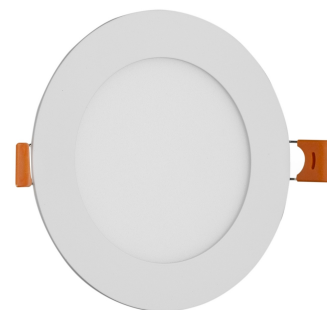

Avide LED Ceiling Lamp Recessed Panel Round ALU 6W CW 6400K

Product code: ACRPCW-R-6W-ALU
Brand link: avidelighting.com/qr/ACRPCW-R-6W-ALU
ID: AB-190518
Company name: Bramcke Hungary Kft.
Company address: Kishatár utca 17., 4031 Debrecen

Date of issue: 2024-05-20

Page: 2/3

PRODUCT SIZE

Diameter: 120mm
Height:
Cut out size: 105mm

CARDBOARD BOX

EAN: 5999097912325
Packaging: 1/b 50/c 1350/p
Dimensions: 125mm x 37mm x 173mm
Net weight: 138g
Gross weight: 148g

CARTON

EAN: 5999097912332
Packaging: 1/b 50/c 1350/p
Dimensions: 645mm x 220mm x 370mm
Net weight: 6.9kg
Gross weight: 7.4kg

PALLET EXAMPLE

Height:
Width: 120cm (std Euro pallet)
Mepth: 80cm (std Euro pallet)
Cartons per pallet: 27carton/pallet
Cartons per row:
Net weight: 186.3kg
Gross weight: 199.8kg

PRODUCT PICTURE