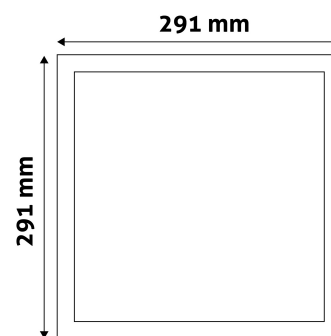

PRODUCT SIZE

Width: 291mm
 Height: 291mm
 Cut out size: 280mm

CARDBOARD BOX

EAN: 5999097913124
 Packaging: 1/b 20/c 240/p
 Dimensions: 305mm x 39mm x 320mm
 Net weight: 675g
 Gross weight: 795g

CARTON

EAN: 5999097913131
 Packaging: 1/b 20/c 240/p
 Dimensions: 630mm x 420mm x 345mm
 Net weight: 13.5kg
 Gross weight: 15.9kg

PALLET EXAMPLE

Height:
 Width: 120cm (std Euro pallet)
 Mepth: 80cm (std Euro pallet)
 Cartons per pallet: 12carton/pallet
 Cartons per row:
 Net weight: 162kg
 Gross weight: 190.8kg

PRODUCT PICTURE

PRODUCT OUTLINE