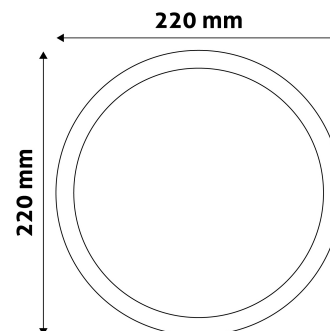

Page: 2/3

PRODUCT SIZE

Diameter: 220mm
Height:
Cut out size: 201mm

CARDBOARD BOX

EAN: 5999562288900
Packaging: 1/b 20/c 400/p
Dimensions: 250mm x 32mm x 255mm
Net weight: 370g
Gross weight: 431g

CARTON

EAN: 5999562288917
Packaging: 1/b 20/c 400/p
Dimensions: 525mm x 360mm x 285mm
Net weight: 7.4kg
Gross weight: 8.62kg

PALLET EXAMPLE

Height:
Width: 120cm (std Euro pallet)
Meptb: 80cm (std Euro pallet)
Cartons per pallet: 20carton/pallet
Cartons per row:
Net weight: 148kg
Gross weight: 172.4kg

PRODUCT PICTURE

PRODUCT OUTLINE