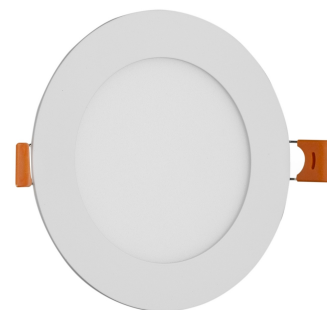

Avide LED Ceiling Lamp Recessed Panel Round ALU 6W NW 4000K

Product code: ACRPNW-R-6W-ALU
Brand link: avidelighting.com/qr/ACRPNW-R-6W-ALU
ID: AB-190518
Company name: Bramcke Hungary Kft.
Company address: Kishatár utca 17., 4031 Debrecen

Date of issue: 2024-05-21

Page: 2/3

PRODUCT SIZE

Diameter: 120mm
Height:
Cut out size: 105mm

CARDBOARD BOX

EAN: 5999097912004
Packaging: 1/b 50/c 1350/p
Dimensions: 125mm x 37mm x 173mm
Net weight: 138g
Gross weight: 148g

CARTON

EAN: 5999097912011
Packaging: 1/b 50/c 1350/p
Dimensions: 645mm x 220mm x 370mm
Net weight: 6.9kg
Gross weight: 7.4kg

PALLET EXAMPLE

Height:
Width: 120cm (std Euro pallet)
Mepth: 80cm (std Euro pallet)
Cartons per pallet: 27carton/pallet
Cartons per row:
Net weight: 186.3kg
Gross weight: 199.8kg

PRODUCT PICTURE