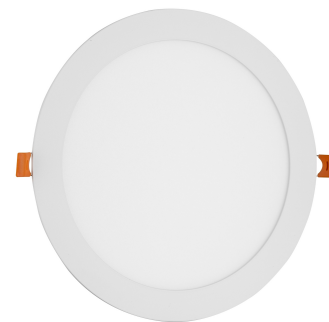

Avide LED Ceiling Lamp Recessed Panel Round ALU 18W WW 3000K

Product code: ACRPWW-R-18W-ALU
Brand link: avidelighting.com/qr/ACRPWW-R-18W-ALU
ID: AB-190518
Company name: Bramcke Hungary Kft.
Company address: Kishatár utca 17., 4031 Debrecen

Date of issue: 2024-05-21

Page: 2/3

PRODUCT SIZE

Diameter: 220mm
Height:
Cut out size: 201mm

CARDBOARD BOX

EAN: 5999562281277
Packaging: 1/b 20/c 400/p
Dimensions: 220mm x 34mm x 260mm
Net weight: 370g
Gross weight: 431g

CARTON

EAN: 5999562281284
Packaging: 1/b 20/c 400/p
Dimensions: 470mm x 375mm x 285mm
Net weight: 7.4kg
Gross weight: 8.62kg

PALLET EXAMPLE

Height:
Width: 120cm (std Euro pallet)
Mepth: 80cm (std Euro pallet)
Cartons per pallet: 20carton/pallet
Cartons per row:
Net weight: 148kg
Gross weight: 172.4kg

PRODUCT PICTURE