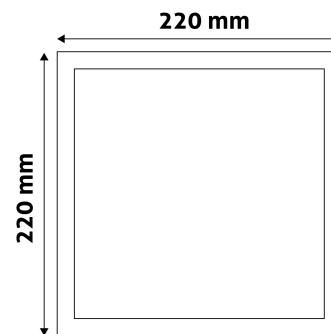

PRODUCT SIZE

Width: 220mm
 Height: 220mm
 Cut out size: 201mm

CARDBOARD BOX

EAN: 5999562281314
 Packaging: 1/b 20/c 400/p
 Dimensions: 220mm x 34mm x 260mm
 Net weight: 370g
 Gross weight: 431g

CARTON

EAN: 5999562281321
 Packaging: 1/b 20/c 400/p
 Dimensions: 470mm x 375mm x 285mm
 Net weight: 7.4kg
 Gross weight: 8.62kg

PALLET EXAMPLE

Height:
 Width: 120cm (std Euro pallet)
 Mepth: 80cm (std Euro pallet)
 Cartons per pallet: 20carton/pallet
 Cartons per row:
 Net weight: 148kg
 Gross weight: 172.4kg

PRODUCT PICTURE

PRODUCT OUTLINE