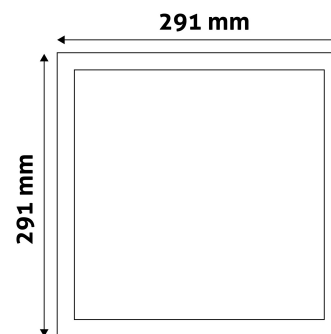

PRODUCT OUTLINE