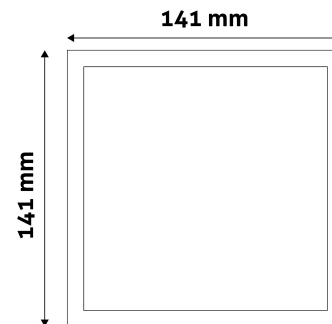

PRODUCT SIZE

Width: 141mm
 Height: 141mm
 Cut out size: 125mm

CARDBOARD BOX

EAN: 5999097916644
 Packaging: 1/b 50/c 1350/p
 Dimensions: 153mm x 32mm x 208mm
 Net weight: 116g
 Gross weight: 140g

CARTON

EAN: 5999097916651
 Packaging: 1/b 50/c 1350/p
 Dimensions: 645mm x 220mm x 370mm
 Net weight: 5.8kg
 Gross weight: 7kg

PALLET EXAMPLE

Height:
 Width: 120cm (std Euro pallet)
 Mepth: 80cm (std Euro pallet)
 Cartons per pallet: 27carton/pallet
 Cartons per row:
 Net weight: 156.6kg
 Gross weight: 189kg

PRODUCT PICTURE

PRODUCT OUTLINE