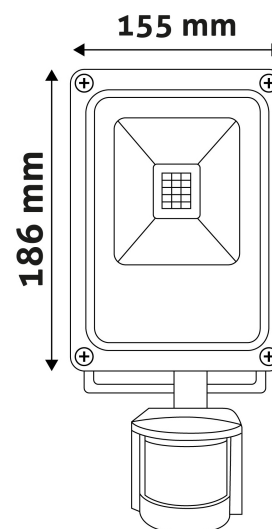

PRODUCT OUTLINE