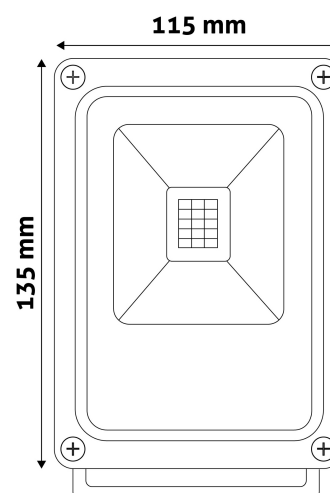

PRODUCT OUTLINE