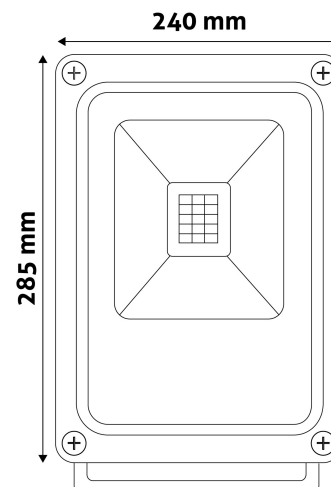

Date of issue: 2024-05-21

Page: 2/3

PRODUCT SIZE

Width: 240mm
 Height: 285mm
 Depth: 60mm

PRODUCT PICTURE

CARDBOARD BOX

EAN: 5999562284384
 Packaging: 1/b 5/c 225/p
 Dimensions: 245mm x 65mm x 310mm
 Net weight: 1 548.8g
 Gross weight: 1 600g

CARTON

EAN: 5999562284421
 Packaging: 1/b 5/c 225/p
 Dimensions: 345mm x 260mm x 330mm
 Net weight: 7.744kg
 Gross weight: 8kg

PRODUCT OUTLINE

PALLET EXAMPLE

Height:
 Width: 120cm (std Euro pallet)
 Mepth: 80cm (std Euro pallet)
 Cartons per pallet: 45carton/pallet
 Cartons per row: 9pcs
 Net weight: 348.48kg
 Gross weight: 360kg