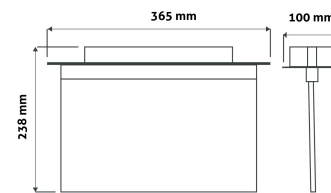

QR code:
Date of issue: 2024-10-03
Page: 2/3

PRODUCT SIZE

Width: 365mm
Height: 100mm
Depth: 238mm

PRODUCT PICTURE

PRODUCT OUTLINE

CARDBOARD BOX

EAN: 5999097951768
Packaging: 1/b 6/c 180/p
Dimensions:
Net weight: 416g
Gross weight: 485g

CARTON

EAN: 5999097951775
Packaging: 1/b 6/c 180/p
Dimensions:
Net weight: 2.496kg
Gross weight: 2.91kg

PALLET EXAMPLE

Height:
Width: 120cm (std Euro pallet)
Meprh: 80cm (std Euro pallet)
Cartons per pallet: 30carton/pallet
Cartons per row:
Net weight: 74.88kg
Gross weight: 87.3kg

Contents of the box: light fixture, clear acrylic sheet, lateral mounting kit, 80 cm suspension chain, two types (horizontal, 45 °) of direction indicating arrows, pictograms with figure running to the right and left, complete instructions for use and installation in English and Hungarian.