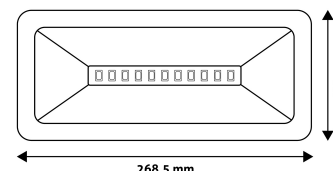

PRODUCT OUTLINE